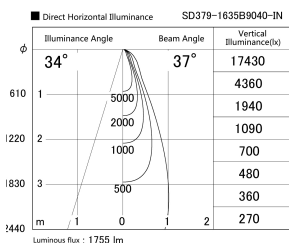

Item no. SD379-1635B9040-IN

Series Name: AMMA Lens type Cylinder Tracklight (Internal Driver) (SD379-IN)

Installation	Track light
Type	Lens type tracklight : Build in driver type
Fixture wattage	14W
Beam angle	37deg
Color Temp.	4000K
CRI	Ra>90
Luminous	1753 lm
Body	Die-cast aluminum alloy
Body finish	Black
Trim finish	Black
Reflector finish	N/A
IP Rate	IP20
Light source	COB module
Input Voltage	AC220~240V
Dimming Type	Non-dimmable
Certificate	CE, CCC
Cut Hole	N/A