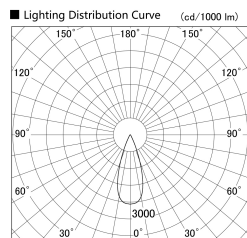

Item no. SD379-1635B9040-IN

Series Name: AMMA Lens type Cylinder Tracklight (Internal Driver) (SD379-IN)

Installation	Track light
Type	Lens type tracklight : Build in driver type
Fixture wattage	14W
Beam angle	37deg
Color Temp.	4000K
CRI	Ra>90
Luminous	1753 lm
Body	Die-cast aluminum alloy
Body finish	Black
Trim finish	Black
Reflector finish	N/A
IP Rate	IP20
Light source	COB module
Input Voltage	AC220~240V
Dimming Type	Non-dimmable
Certificate	CE, CCC
Cut Hole	N/A