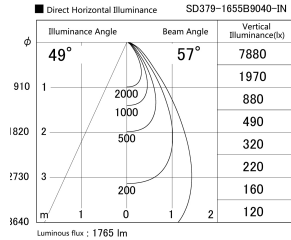

Item no. SD379-1655B9040-IN

Series Name: AMMA Lens type Cylinder Tracklight (Internal Driver) (SD379-IN)

Installation	Track light
Type	Lens type tracklight : Build in driver type
Fixture wattage	14W
Beam angle	57deg
Color Temp.	4000K
CRI	Ra>90
Luminous	1765 lm
Body	Die-cast aluminum alloy
Body finish	Black
Trim finish	Black
Reflector finish	N/A
IP Rate	IP20
Light source	COB module
Input Voltage	AC220~240V
Dimming Type	Non-dimmable
Certificate	CE, CCC
Cut Hole	N/A