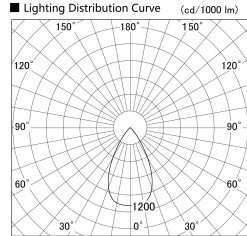

Item no. SD379-1655B9040-IN

Series Name: AMMA Lens type Cylinder Tracklight (Internal Driver) (SD379-IN)

Installation	Track light
Type	Lens type tracklight : Build in driver type
Fixture wattage	14W
Beam angle	57deg
Color Temp.	4000K
CRI	Ra>90
Luminous	1765 lm
Body	Die-cast aluminum alloy
Body finish	Black
Trim finish	Black
Reflector finish	N/A
IP Rate	IP20
Light source	COB module
Input Voltage	AC220~240V
Dimming Type	Non-dimmable
Certificate	CE, CCC
Cut Hole	N/A