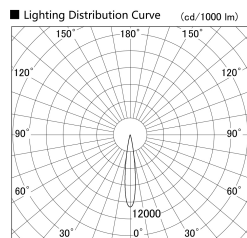

Item no. SD379-2515B9040-IN

Series Name: AMMA Lens type Cylinder Tracklight (Internal Driver) (SD379-IN)

Installation	Track light
Type	Lens type tracklight : Build in driver type
Fixture wattage	24W
Beam angle	16deg
Color Temp.	4000K
CRI	Ra>90
Luminous	2229 lm
Body	Die-cast aluminum alloy
Body finish	Black
Trim finish	Black
Reflector finish	N/A
IP Rate	IP20
Light source	COB module
Input Voltage	AC220~240V
Dimming Type	Non-dimmable
Certificate	CE, CCC
Cut Hole	N/A