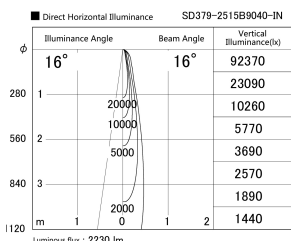

Item no. SD379-2515B9040-IN

Series Name: AMMA Lens type Cylinder Tracklight (Internal Driver) (SD379-IN)

Installation	Track light
Type	Lens type tracklight : Build in driver type
Fixture wattage	24W
Beam angle	16deg
Color Temp.	4000K
CRI	Ra>90
Luminous	2229 lm
Body	Die-cast aluminum alloy
Body finish	Black
Trim finish	Black
Reflector finish	N/A
IP Rate	IP20
Light source	COB module
Input Voltage	AC220~240V
Dimming Type	Non-dimmable
Certificate	CE, CCC
Cut Hole	N/A