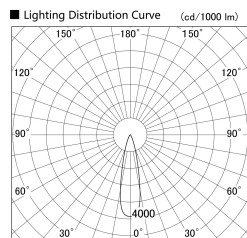

Item no. SD379-2525B9040-IN

Series Name: AMMA Lens type Cylinder Tracklight (Internal Driver) (SD379-IN)

Installation	Track light
Type	Lens type tracklight : Build in driver type
Fixture wattage	24W
Beam angle	25deg
Color Temp.	4000K
CRI	Ra>90
Luminous	2943 lm
Body	Die-cast aluminum alloy
Body finish	Black
Trim finish	Black
Reflector finish	N/A
IP Rate	IP20
Light source	COB module
Input Voltage	AC220~240V
Dimming Type	Non-dimmable
Certificate	CE, CCC
Cut Hole	N/A