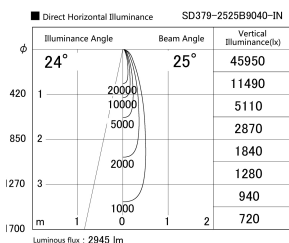

Item no. SD379-2525B9040-IN

Series Name: AMMA Lens type Cylinder Tracklight (Internal Driver) (SD379-IN)

Installation	Track light
Type	Lens type tracklight : Build in driver type
Fixture wattage	24W
Beam angle	25deg
Color Temp.	4000K
CRI	Ra>90
Luminous	2943 lm
Body	Die-cast aluminum alloy
Body finish	Black
Trim finish	Black
Reflector finish	N/A
IP Rate	IP20
Light source	COB module
Input Voltage	AC220~240V
Dimming Type	Non-dimmable
Certificate	CE, CCC
Cut Hole	N/A