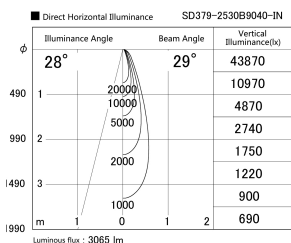

Item no. SD379-2530B9040-IN

Series Name: AMMA Lens type Cylinder Tracklight (Internal Driver) (SD379-IN)

Installation	Track light
Type	Lens type tracklight : Build in driver type
Fixture wattage	24W
Beam angle	29deg
Color Temp.	4000K
CRI	Ra>90
Luminous	3064 lm
Body	Die-cast aluminum alloy
Body finish	Black
Trim finish	Black
Reflector finish	N/A
IP Rate	IP20
Light source	COB module
Input Voltage	AC220~240V
Dimming Type	Non-dimmable
Certificate	CE, CCC
Cut Hole	N/A