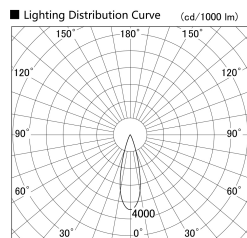

Item no. SD379-2530B9040-IN

Series Name: AMMA Lens type Cylinder Tracklight (Internal Driver) (SD379-IN)

Installation	Track light
Type	Lens type tracklight : Build in driver type
Fixture wattage	24W
Beam angle	29deg
Color Temp.	4000K
CRI	Ra>90
Luminous	3064 lm
Body	Die-cast aluminum alloy
Body finish	Black
Trim finish	Black
Reflector finish	N/A
IP Rate	IP20
Light source	COB module
Input Voltage	AC220~240V
Dimming Type	Non-dimmable
Certificate	CE, CCC
Cut Hole	N/A