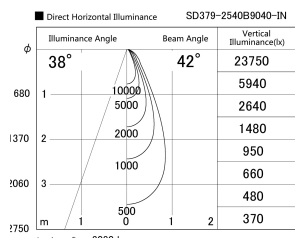

Item no. SD379-2540B9040-IN

Series Name: AMMA Lens type Cylinder Tracklight (Internal Driver) (SD379-IN)

Installation	Track light
Type	Lens type tracklight : Build in driver type
Fixture wattage	24W
Beam angle	42deg
Color Temp.	4000K
CRI	Ra>90
Luminous	3082 lm
Body	Die-cast aluminum alloy
Body finish	Black
Trim finish	Black
Reflector finish	N/A
IP Rate	IP20
Light source	COB module
Input Voltage	AC220~240V
Dimming Type	Non-dimmable
Certificate	CE, CCC
Cut Hole	N/A