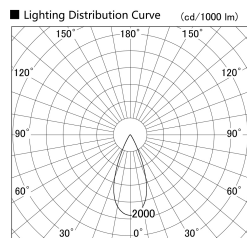

Item no. SD379-2540B9040-IN

Series Name: AMMA Lens type Cylinder Tracklight (Internal Driver) (SD379-IN)

Installation	Track light
Type	Lens type tracklight : Build in driver type
Fixture wattage	24W
Beam angle	42deg
Color Temp.	4000K
CRI	Ra>90
Luminous	3082 lm
Body	Die-cast aluminum alloy
Body finish	Black
Trim finish	Black
Reflector finish	N/A
IP Rate	IP20
Light source	COB module
Input Voltage	AC220~240V
Dimming Type	Non-dimmable
Certificate	CE, CCC
Cut Hole	N/A