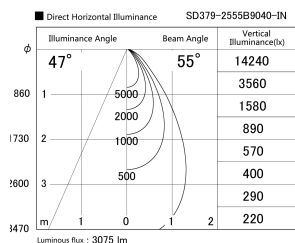

Item no. SD379-2555B9040-IN

Series Name: AMMA Lens type Cylinder Tracklight (Internal Driver) (SD379-IN)

Installation	Track light
Type	Lens type tracklight : Build in driver type
Fixture wattage	24W
Beam angle	55deg
Color Temp.	4000K
CRI	Ra>90
Luminous	3073 lm
Body	Die-cast aluminum alloy
Body finish	Black
Trim finish	Black
Reflector finish	N/A
IP Rate	IP20
Light source	COB module
Input Voltage	AC220~240V
Dimming Type	Non-dimmable
Certificate	CE, CCC
Cut Hole	N/A