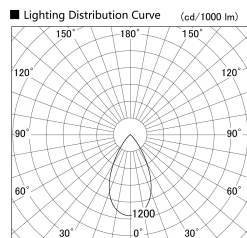

Item no. SD379-2555B9040-IN

Series Name: AMMA Lens type Cylinder Tracklight (Internal Driver) (SD379-IN)

Installation	Track light
Type	Lens type tracklight : Build in driver type
Fixture wattage	24W
Beam angle	55deg
Color Temp.	4000K
CRI	Ra>90
Luminous	3073 lm
Body	Die-cast aluminum alloy
Body finish	Black
Trim finish	Black
Reflector finish	N/A
IP Rate	IP20
Light source	COB module
Input Voltage	AC220~240V
Dimming Type	Non-dimmable
Certificate	CE, CCC
Cut Hole	N/A