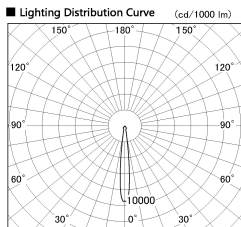

Item no. SD381-3515W9027-R

Series Name: Cledy versa R-G (UL track)
(SD381-R)

■ Direct Horizontal Illuminance SD381-3515W9027-R

φ	Illuminance Angle	Beam Angle	Vertical Illuminance (lx)		
190	11°	12°	146250		
1			36560		
380			16250		
2			9140		
570			5850		
3			4060		
770			2980		
m	1	0	1	2	2290

Installation	Track mount
Type	Extra high-efficiency tracklight
Fixture wattage	36W
Beam angle	12deg
Color Temp.	2700K
CRI	Ra>90
Luminous	3869 lm
Body	Die-castaluminumalloy
Body finish	White
Trim finish	White
Reflector finish	N/A
IP Rate	IP20
Light source	COB module
Input Voltage	AC220~240V
Dimming Type	Non-Dimmable
Certificate	CE,CCC
Cut Hole	N/A