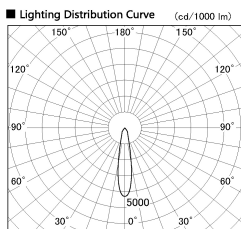

Item no. SD381-3520W9027-R

Series Name: Cledy versa R-G (UL track)  
(SD381-R)

Installation	Track mount
Type	Extra high-efficiency tracklight
Fixture wattage	36W
Beam angle	21deg
Color Temp.	2700K
CRI	Ra>90
Luminous	4172 lm
Body	Die-castaluminumalloy
Body finish	White
Trim finish	White
Reflector finish	N/A
IP Rate	IP20
Light source	COB module
Input Voltage	AC220~240V
Dimming Type	Non-Dimmable
Certificate	CE,CCC
Cut Hole	N/A