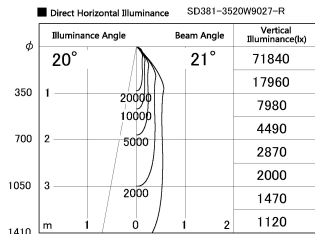

Item no. SD381-3520W9027-R

Series Name: Cledy versa R-G (UL track)  
(SD381-R)

Installation	Track mount
Type	Extra high-efficiency tracklight
Fixture wattage	36W
Beam angle	21deg
Color Temp.	2700K
CRI	Ra>90
Luminous	4172 lm
Body	Die-castaluminumalloy
Body finish	White
Trim finish	White
Reflector finish	N/A
IP Rate	IP20
Light source	COB module
Input Voltage	AC220~240V
Dimming Type	Non-Dimmable
Certificate	CE,CCC
Cut Hole	N/A