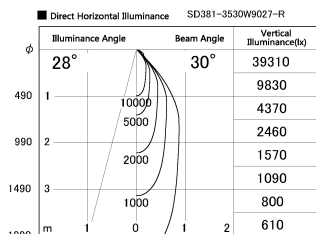

Item no. SD381-3530W9027-R

Series Name: Cledy versa R-G (UL track)
(SD381-R)

Installation	Track mount
Type	Extra high-efficiency tracklight
Fixture wattage	36W
Beam angle	30deg
Color Temp.	2700K
CRI	Ra>90
Luminous	4187 lm
Body	Die-castaluminumalloy
Body finish	White
Trim finish	White
Reflector finish	N/A
IP Rate	IP20
Light source	COB module
Input Voltage	AC220~240V
Dimming Type	Non-Dimmable
Certificate	CE,CCC
Cut Hole	N/A