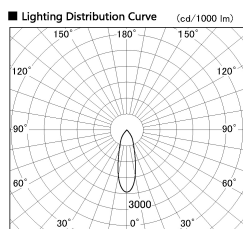

Item no. SD381-3530W9027-R

Series Name: Cledy versa R-G (UL track)
(SD381-R)

Installation	Track mount
Type	Extra high-efficiency tracklight
Fixture wattage	36W
Beam angle	30deg
Color Temp.	2700K
CRI	Ra>90
Luminous	4187 lm
Body	Die-castaluminumalloy
Body finish	White
Trim finish	White
Reflector finish	N/A
IP Rate	IP20
Light source	COB module
Input Voltage	AC220~240V
Dimming Type	Non-Dimmable
Certificate	CE,CCC
Cut Hole	N/A