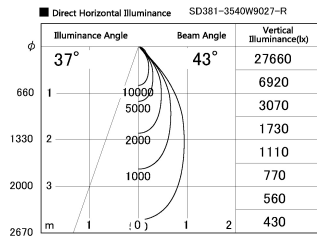

Item no. SD381-3540W9027-R

Series Name: Cledy versa R-G (UL track)
(SD381-R)

Installation	Track mount
Type	Extra high-efficiency tracklight
Fixture wattage	36W
Beam angle	43deg
Color Temp.	2700K
CRI	Ra>90
Luminous	4183 lm
Body	Die-castaluminumalloy
Body finish	White
Trim finish	White
Reflector finish	N/A
IP Rate	IP20
Light source	COB module
Input Voltage	AC220~240V
Dimming Type	Non-Dimmable
Certificate	CE,CCC
Cut Hole	N/A