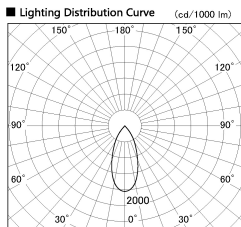

Item no. SD381-3540W9027-R

Series Name: Cledy versa R-G (UL track)
(SD381-R)

Installation	Track mount
Type	Extra high-efficiency tracklight
Fixture wattage	36W
Beam angle	43deg
Color Temp.	2700K
CRI	Ra>90
Luminous	4183 lm
Body	Die-castaluminumalloy
Body finish	White
Trim finish	White
Reflector finish	N/A
IP Rate	IP20
Light source	COB module
Input Voltage	AC220~240V
Dimming Type	Non-Dimmable
Certificate	CE,CCC
Cut Hole	N/A