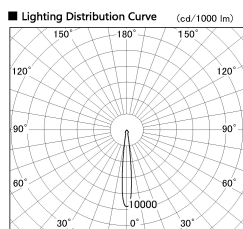

Item no. SD381-2815W9027-R

Series Name: Cledy versa R-G (UL track)
(SD381-R)

■ Direct Horizontal Illuminance SD381-2815W9027-R

| φ | Illuminance Angle | Beam Angle | Vertical Illuminance (lx) |
|-----|-------------------|------------|---------------------------|
| 190 | 11° | 12° | 121010 |
| 1 | 50000 | | 30250 |
| | 20000 | | 13450 |
| 380 | 10000 | | 7560 |
| 2 | | | 4840 |
| 570 | 5000 | | 3360 |
| 3 | | | 2470 |
| 770 | m | 1 0 1 2 | 1890 |

| | |
|------------------|----------------------------------|
| Installation | Track mount |
| Type | Extra high-efficiency tracklight |
| Fixture wattage | 28W |
| Beam angle | 12deg |
| Color Temp. | 2700K |
| CRI | Ra>90 |
| Luminous | 3126 lm |
| Body | Die-castaluminumalloy |
| Body finish | White |
| Trim finish | White |
| Reflector finish | N/A |
| IP Rate | IP20 |
| Light source | COB module |
| Input Voltage | AC220~240V |
| Dimming Type | Non-Dimmable |
| Certificate | CE,CCC |
| Cut Hole | N/A |