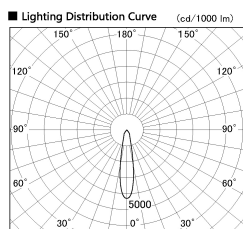

Item no. SD381-2820W9027-R

Series Name: Cledy versa R-G (UL track)
(SD381-R)

| | |
|------------------|----------------------------------|
| Installation | Track mount |
| Type | Extra high-efficiency tracklight |
| Fixture wattage | 28W |
| Beam angle | 21deg |
| Color Temp. | 2700K |
| CRI | Ra>90 |
| Luminous | 3369 lm |
| Body | Die-castaluminumalloy |
| Body finish | White |
| Trim finish | White |
| Reflector finish | N/A |
| IP Rate | IP20 |
| Light source | COB module |
| Input Voltage | AC220~240V |
| Dimming Type | Non-Dimmable |
| Certificate | CE,CCC |
| Cut Hole | N/A |