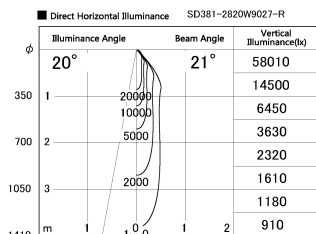

Item no. SD381-2820W9027-R

Series Name: Cledy versa R-G (UL track)
(SD381-R)

| | |
|------------------|----------------------------------|
| Installation | Track mount |
| Type | Extra high-efficiency tracklight |
| Fixture wattage | 28W |
| Beam angle | 21deg |
| Color Temp. | 2700K |
| CRI | Ra>90 |
| Luminous | 3369 lm |
| Body | Die-castaluminumalloy |
| Body finish | White |
| Trim finish | White |
| Reflector finish | N/A |
| IP Rate | IP20 |
| Light source | COB module |
| Input Voltage | AC220~240V |
| Dimming Type | Non-Dimmable |
| Certificate | CE,CCC |
| Cut Hole | N/A |