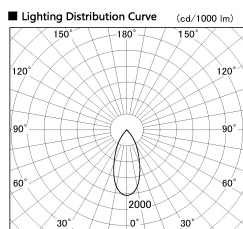

Item no. SD381-2840W9027-R

Series Name: Cledy versa R-G (UL track)
(SD381-R)

Installation	Track mount
Type	Extra high-efficiency tracklight
Fixture wattage	28W
Beam angle	43deg
Color Temp.	2700K
CRI	Ra>90
Luminous	3379 lm
Body	Die-castaluminumalloy
Body finish	White
Trim finish	White
Reflector finish	N/A
IP Rate	IP20
Light source	COB module
Input Voltage	AC220~240V
Dimming Type	Non-Dimmable
Certificate	CE,CCC
Cut Hole	N/A