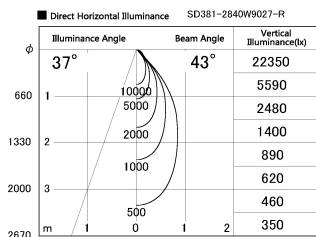

Item no. SD381-2840W9027-R

Series Name: Cledy versa R-G (UL track)
(SD381-R)

Installation	Track mount
Type	Extra high-efficiency tracklight
Fixture wattage	28W
Beam angle	43deg
Color Temp.	2700K
CRI	Ra>90
Luminous	3379 lm
Body	Die-castaluminumalloy
Body finish	White
Trim finish	White
Reflector finish	N/A
IP Rate	IP20
Light source	COB module
Input Voltage	AC220~240V
Dimming Type	Non-Dimmable
Certificate	CE,CCC
Cut Hole	N/A