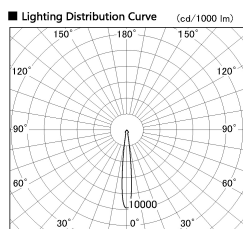

Item no. SD381-2615W9027-R

Series Name: Cledy versa R-G (UL track)
(SD381-R)

■ Direct Horizontal Illuminance SD381-2615W9027-R

φ	Illuminance Angle	Beam Angle	Vertical Illuminance(lx)
	10°	12°	107230
170	50000		26810
1	20000		11910
340	10000		6700
2			4290
520	5000		2980
3			2190
690	m	1 2 0 0 1 2	1680

Installation	Track mount
Type	Extra high-efficiency tracklight
Fixture wattage	23W
Beam angle	12deg
Color Temp.	2700K
CRI	Ra>90
Luminous	2725 lm
Body	Die-castaluminumalloy
Body finish	White
Trim finish	White
Reflector finish	N/A
IP Rate	IP20
Light source	COB module
Input Voltage	AC220~240V
Dimming Type	Non-Dimmable
Certificate	CE,CCC
Cut Hole	N/A