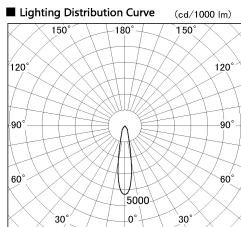

Item no. SD381-2620W9027-R

Series Name: Cledy versa R-G (UL track)  
(SD381-R)

■ Direct Horizontal Illuminance SD381-2620W9027-R

Illuminance Angle	Beam Angle	Vertical Illuminance (lx)
20°	21°	50610
350	1	12650
700	2	5620
1050	3	3160
1410	m	2020
	1	1410
	2	1030
	3	790

Installation	Track mount
Type	Extra high-efficiency tracklight
Fixture wattage	23W
Beam angle	21deg
Color Temp.	2700K
CRI	Ra>90
Luminous	2939 lm
Body	Die-castaluminumalloy
Body finish	White
Trim finish	White
Reflector finish	N/A
IP Rate	IP20
Light source	COB module
Input Voltage	AC220~240V
Dimming Type	Non-Dimmable
Certificate	CE,CCC
Cut Hole	N/A