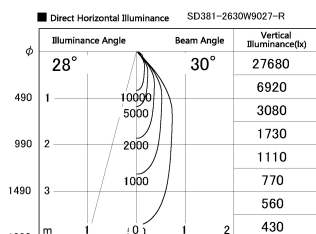

Item no. SD381-2630W9027-R

Series Name: Cledy versa R-G (UL track)
(SD381-R)

Installation	Track mount
Type	Extra high-efficiency tracklight
Fixture wattage	23W
Beam angle	30deg
Color Temp.	2700K
CRI	Ra>90
Luminous	2948 lm
Body	Die-cast aluminum alloy
Body finish	White
Trim finish	White
Reflector finish	N/A
IP Rate	IP20
Light source	COB module
Input Voltage	AC220~240V
Dimming Type	Non-Dimmable
Certificate	CE,CCC
Cut Hole	N/A