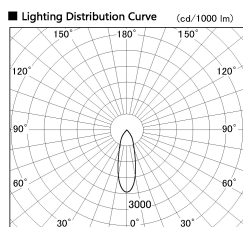

Item no. SD381-2630W9027-R

Series Name: Cledy versa R-G (UL track)
(SD381-R)

Installation	Track mount
Type	Extra high-efficiency tracklight
Fixture wattage	23W
Beam angle	30deg
Color Temp.	2700K
CRI	Ra>90
Luminous	2948 lm
Body	Die-cast aluminum alloy
Body finish	White
Trim finish	White
Reflector finish	N/A
IP Rate	IP20
Light source	COB module
Input Voltage	AC220~240V
Dimming Type	Non-Dimmable
Certificate	CE,CCC
Cut Hole	N/A