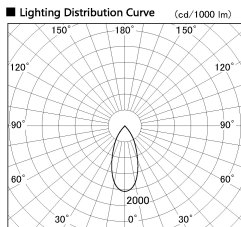

Item no. SD381-2640W9027-R

Series Name: Cledy versa R-G (UL track)  
(SD381-R)

Installation	Track mount
Type	Extra high-efficiency tracklight
Fixture wattage	23W
Beam angle	43deg
Color Temp.	2700K
CRI	Ra>90
Luminous	2947 lm
Body	Die-castaluminumalloy
Body finish	White
Trim finish	White
Reflector finish	N/A
IP Rate	IP20
Light source	COB module
Input Voltage	AC220~240V
Dimming Type	Non-Dimmable
Certificate	CE,CCC
Cut Hole	N/A