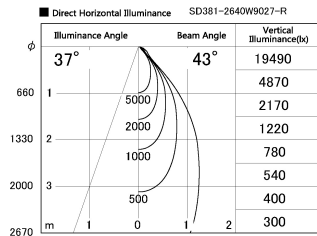

Item no. SD381-2640W9027-R

Series Name: Cledy versa R-G (UL track)  
(SD381-R)

Installation	Track mount
Type	Extra high-efficiency tracklight
Fixture wattage	23W
Beam angle	43deg
Color Temp.	2700K
CRI	Ra>90
Luminous	2947 lm
Body	Die-castaluminumalloy
Body finish	White
Trim finish	White
Reflector finish	N/A
IP Rate	IP20
Light source	COB module
Input Voltage	AC220~240V
Dimming Type	Non-Dimmable
Certificate	CE,CCC
Cut Hole	N/A