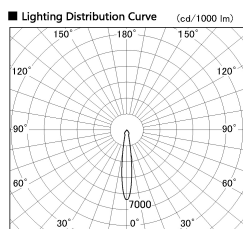

Item no. SD381-2515W9027-R

Series Name: Cledy versa R-G (UL track)
(SD381-R)

Installation	Track mount
Type	Extra high-efficiency tracklight
Fixture wattage	23W
Beam angle	15deg
Color Temp.	2700K
CRI	Ra>90
Luminous	2528 lm
Body	Die-castaluminum alloy
Body finish	White
Trim finish	White
Reflector finish	N/A
IP Rate	IP20
Light source	COB module
Input Voltage	AC220~240V
Dimming Type	Non-Dimmable
Certificate	CE,CCC
Cut Hole	N/A