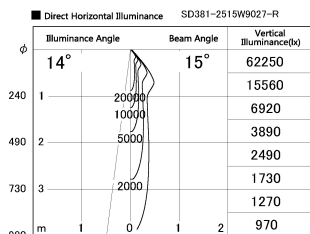

Item no. SD381-2515W9027-R

Series Name: Cledy versa R-G (UL track)
(SD381-R)

Installation	Track mount
Type	Extra high-efficiency tracklight
Fixture wattage	23W
Beam angle	15deg
Color Temp.	2700K
CRI	Ra>90
Luminous	2528 lm
Body	Die-castaluminum alloy
Body finish	White
Trim finish	White
Reflector finish	N/A
IP Rate	IP20
Light source	COB module
Input Voltage	AC220~240V
Dimming Type	Non-Dimmable
Certificate	CE,CCC
Cut Hole	N/A