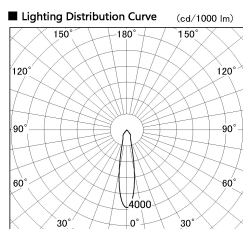

Item no. SD381-2520W9027-R

Series Name: Cledy versa R-G (UL track)
(SD381-R)

■ Direct Horizontal Illuminance SD381-2520W9027-R

Illuminance Angle	Beam Angle	Vertical Illuminance (lx)
20°	21°	42670
1		10670
		4740
		2670
2		1710
		1190
3		870
1410		670

Installation	Track mount
Type	Extra high-efficiency tracklight
Fixture wattage	23W
Beam angle	21deg
Color Temp.	2700K
CRI	Ra>90
Luminous	2726 lm
Body	Die-castaluminumalloy
Body finish	White
Trim finish	White
Reflector finish	N/A
IP Rate	IP20
Light source	COB module
Input Voltage	AC220~240V
Dimming Type	Non-Dimmable
Certificate	CE,CCC
Cut Hole	N/A