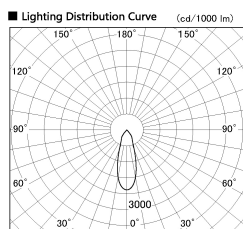

Item no. SD381-2530W9027-R

Series Name: Cledy versa R-G (UL track)
(SD381-R)

Installation	Track mount
Type	Extra high-efficiency tracklight
Fixture wattage	23W
Beam angle	33deg
Color Temp.	2700K
CRI	Ra>90
Luminous	2769 lm
Body	Die-castaluminumalloy
Body finish	White
Trim finish	White
Reflector finish	N/A
IP Rate	IP20
Light source	COB module
Input Voltage	AC220~240V
Dimming Type	Non-Dimmable
Certificate	CE,CCC
Cut Hole	N/A