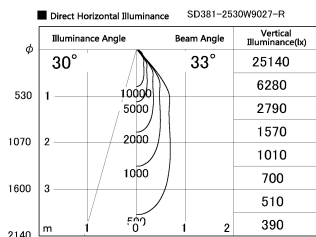

Item no. SD381-2530W9027-R

Series Name: Cledy versa R-G (UL track)
(SD381-R)

Installation	Track mount
Type	Extra high-efficiency tracklight
Fixture wattage	23W
Beam angle	33deg
Color Temp.	2700K
CRI	Ra>90
Luminous	2769 lm
Body	Die-castaluminumalloy
Body finish	White
Trim finish	White
Reflector finish	N/A
IP Rate	IP20
Light source	COB module
Input Voltage	AC220~240V
Dimming Type	Non-Dimmable
Certificate	CE,CCC
Cut Hole	N/A