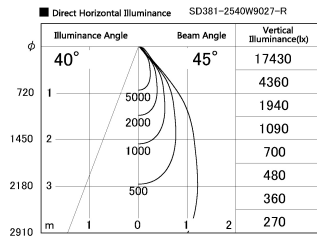

Item no. SD381-2540W9027-R

Series Name: Cledy versa R-G (UL track)
(SD381-R)

Installation	Track mount
Type	Extra high-efficiency tracklight
Fixture wattage	23W
Beam angle	45deg
Color Temp.	2700K
CRI	Ra>90
Luminous	2771 lm
Body	Die-castaluminumalloy
Body finish	White
Trim finish	White
Reflector finish	N/A
IP Rate	IP20
Light source	COB module
Input Voltage	AC220~240V
Dimming Type	Non-Dimmable
Certificate	CE,CCC
Cut Hole	N/A