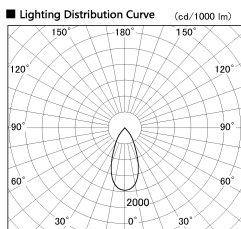

Item no. SD381-2540W9027-R

Series Name: Cledy versa R-G (UL track)
(SD381-R)

Installation	Track mount
Type	Extra high-efficiency tracklight
Fixture wattage	23W
Beam angle	45deg
Color Temp.	2700K
CRI	Ra>90
Luminous	2771 lm
Body	Die-castaluminumalloy
Body finish	White
Trim finish	White
Reflector finish	N/A
IP Rate	IP20
Light source	COB module
Input Voltage	AC220~240V
Dimming Type	Non-Dimmable
Certificate	CE,CCC
Cut Hole	N/A