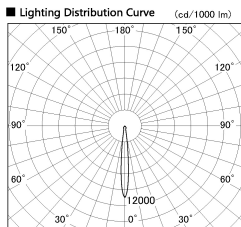

Item no. SD381-2015W9027-R

Series Name: Cledy versa R-G (UL track)
(SD381-R)

■ Direct Horizontal Illuminance SD381-2015W9027-R

φ	Illuminance Angle	Beam Angle	Vertical Illuminance (lx)
170	10°	11°	84970
170			21240
340	20000		9440
340	10000		5310
520	5000		3400
520	2000		2360
690	2000		1730
690	0	1 2	1330

Installation	Track mount
Type	Extra high-efficiency tracklight
Fixture wattage	20W
Beam angle	11deg
Color Temp.	2700K
CRI	Ra>90
Luminous	1961 lm
Body	Die-castaluminumalloy
Body finish	White
Trim finish	White
Reflector finish	N/A
IP Rate	IP20
Light source	COB module
Input Voltage	AC220~240V
Dimming Type	Non-Dimmable
Certificate	CE,CCC
Cut Hole	N/A