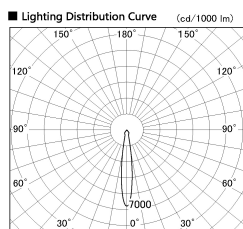

Item no. SD381-2020W9027-R

Series Name: Cledy versa R-G (UL track)
(SD381-R)

■ Direct Horizontal Illuminance SD381-2020W9027-R

φ	Illuminance Angle	Beam Angle	Vertical Illuminance (lx)
240	14°	15°	56000
1			14000
			6220
480			3500
2			2240
730			1560
3			1140
980			880

Installation	Track mount
Type	Extra high-efficiency tracklight
Fixture wattage	20W
Beam angle	15deg
Color Temp.	2700K
CRI	Ra>90
Luminous	2083 lm
Body	Die-cast aluminum alloy
Body finish	White
Trim finish	White
Reflector finish	N/A
IP Rate	IP20
Light source	COB module
Input Voltage	AC220~240V
Dimming Type	Non-Dimmable
Certificate	CE,CCC
Cut Hole	N/A