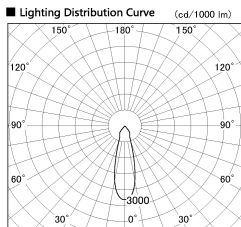

Item no. SD381-2030W9027-R

Series Name: Cledy versa R-G (UL track)
(SD381-R)

■ Direct Horizontal Illuminance SD381-2030W9027-R

Illuminance Angle	Beam Angle	Vertical Illuminance (lx)
27°	28°	23740
1		5930
		2640
2		1480
		950
3		660
		480
1920 m		370

Installation	Track mount
Type	Extra high-efficiency tracklight
Fixture wattage	20W
Beam angle	28deg
Color Temp.	2700K
CRI	Ra>90
Luminous	2127 lm
Body	Die-castaluminumalloy
Body finish	White
Trim finish	White
Reflector finish	N/A
IP Rate	IP20
Light source	COB module
Input Voltage	AC220~240V
Dimming Type	Non-Dimmable
Certificate	CE,CCC
Cut Hole	N/A