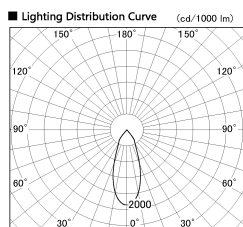

Item no. SD381-2040W9027-R

Series Name: Cledy versa R-G (UL track)  
(SD381-R)

Installation	Track mount
Type	Extra high-efficiency tracklight
Fixture wattage	20W
Beam angle	39deg
Color Temp.	2700K
CRI	Ra>90
Luminous	2143 lm
Body	Die-castaluminumalloy
Body finish	White
Trim finish	White
Reflector finish	N/A
IP Rate	IP20
Light source	COB module
Input Voltage	AC220~240V
Dimming Type	Non-Dimmable
Certificate	CE,CCC
Cut Hole	N/A