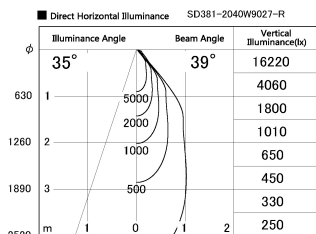

Item no. SD381-2040W9027-R

Series Name: Cledy versa R-G (UL track)  
(SD381-R)

Installation	Track mount
Type	Extra high-efficiency tracklight
Fixture wattage	20W
Beam angle	39deg
Color Temp.	2700K
CRI	Ra>90
Luminous	2143 lm
Body	Die-castaluminumalloy
Body finish	White
Trim finish	White
Reflector finish	N/A
IP Rate	IP20
Light source	COB module
Input Voltage	AC220~240V
Dimming Type	Non-Dimmable
Certificate	CE,CCC
Cut Hole	N/A