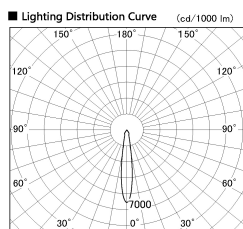

Item no. SD381-1915W9027-R

Series Name: Cledy versa R-G (UL track)
(SD381-R)

■ Direct Horizontal Illuminance SD381-1915W9027-R

φ	Illuminance Angle	Beam Angle	Vertical Illuminance (lx)	
260	15°	16°	42930	
1			10730	
			4770	
520			2680	
2			1720	
			1190	
780			880	
3			880	
1050			670	
m	1	0	1	2

Installation	Track mount
Type	Extra high-efficiency tracklight
Fixture wattage	18.6W
Beam angle	16deg
Color Temp.	2700K
CRI	Ra>90
Luminous	1674 lm
Body	Die-castaluminumalloy
Body finish	White
Trim finish	White
Reflector finish	N/A
IP Rate	IP20
Light source	COB module
Input Voltage	AC220~240V
Dimming Type	Non-Dimmable
Certificate	CE,CCC
Cut Hole	N/A