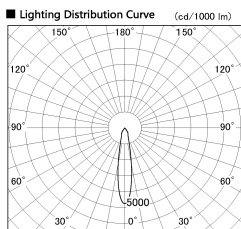

Item no. SD381-1920W9027-R

Series Name: Cledy versa R-G (UL track)  
(SD381-R)

■ Direct Horizontal Illuminance SD381-1920W9027-R

Illuminance Angle	Beam Angle	Vertical Illuminance (lx)
19°	19°	32620
		8150
		3620
		2040
		1300
		910
		670
		510

Installation	Track mount
Type	Extra high-efficiency tracklight
Fixture wattage	18.6W
Beam angle	19deg
Color Temp.	2700K
CRI	Ra>90
Luminous	1707 lm
Body	Die-cast aluminum alloy
Body finish	White
Trim finish	White
Reflector finish	N/A
IP Rate	IP20
Light source	COB module
Input Voltage	AC220~240V
Dimming Type	Non-Dimmable
Certificate	CE,CCC
Cut Hole	N/A