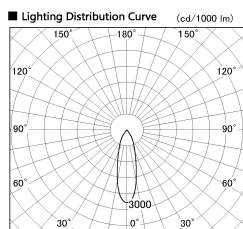

Item no. SD381-1930W9027-R

Series Name: Cledy versa R-G (UL track)
(SD381-R)

Installation	Track mount	
Type	Extra	high-efficiency tracklight
Fixture wattage	18.6W	
Beam angle	28deg	
Color Temp.	2700K	
CRI	Ra>90	
Luminous	1775 lm	
Body	Die-castaluminumalloy	
Body finish	White	
Trim finish	White	
Reflector finish	N/A	
IP Rate	IP20	
Light source	COB module	
Input Voltage	AC220~240V	
Dimming Type	Non-Dimmable	
Certificate	CE,CCC	
Cut Hole	N/A	