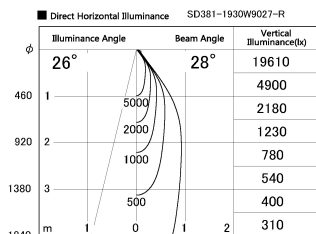

Item no. SD381-1930W9027-R

Series Name: Cledy versa R-G (UL track)
(SD381-R)

Installation	Track mount	
Type	Extra	high-efficiency tracklight
Fixture wattage	18.6W	
Beam angle	28deg	
Color Temp.	2700K	
CRI	Ra>90	
Luminous	1775 lm	
Body	Die-castaluminumalloy	
Body finish	White	
Trim finish	White	
Reflector finish	N/A	
IP Rate	IP20	
Light source	COB module	
Input Voltage	AC220~240V	
Dimming Type	Non-Dimmable	
Certificate	CE,CCC	
Cut Hole	N/A	