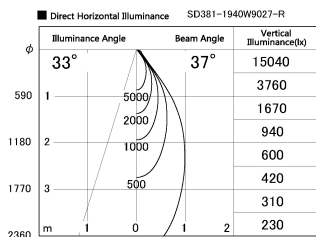

Item no. SD381-1940W9027-R

Series Name: Cledy versa R-G (UL track)  
(SD381-R)

Installation	Track mount
Type	Extra high-efficiency tracklight
Fixture wattage	18.6W
Beam angle	37deg
Color Temp.	2700K
CRI	Ra>90
Luminous	1807 lm
Body	Die-castaluminumalloy
Body finish	White
Trim finish	White
Reflector finish	N/A
IP Rate	IP20
Light source	COB module
Input Voltage	AC220~240V
Dimming Type	Non-Dimmable
Certificate	CE,CCC
Cut Hole	N/A