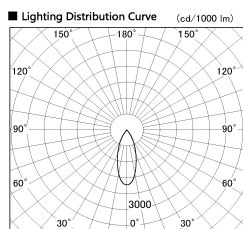

Item no. SD381-1940W9027-R

Series Name: Cledy versa R-G (UL track)  
(SD381-R)

Installation	Track mount
Type	Extra high-efficiency tracklight
Fixture wattage	18.6W
Beam angle	37deg
Color Temp.	2700K
CRI	Ra>90
Luminous	1807 lm
Body	Die-castaluminumalloy
Body finish	White
Trim finish	White
Reflector finish	N/A
IP Rate	IP20
Light source	COB module
Input Voltage	AC220~240V
Dimming Type	Non-Dimmable
Certificate	CE,CCC
Cut Hole	N/A