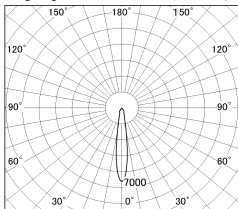

■ Lighting Distribution Curve (cd./1000 lm)

φ	Illuminance Angle	Beam Angle	Vertical Illuminance (lx)
1	15°	16°	26270
2			6570
3			2920
4			1640
5			1050
6			730
7			540
8			410

Installation	Track mount
Type	Extra high-efficiency tracklight
Fixture wattage	10.5W
Beam angle	16deg
Color Temp.	2700K
CRI	Ra>90
Luminous	1012 lm
Body	Die-cast aluminum alloy
Body finish	White
Trim finish	White
Reflector finish	N/A
IP Rate	IP20
Light source	COB module
Input Voltage	AC220~240V
Dimming Type	Non-Dimmable
Certificate	CE,CCC
Cut Hole	N/A