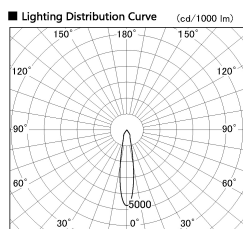

Item no. SD381-1120W9027-R

Series Name: Cledy versa R-G (UL track)  
(SD381-R)

Installation	Track mount
Type	Extra high-efficiency tracklight
Fixture wattage	10.5W
Beam angle	19deg
Color Temp.	2700K
CRI	Ra>90
Luminous	1038 lm
Body	Die-castaluminumalloy
Body finish	White
Trim finish	White
Reflector finish	N/A
IP Rate	IP20
Light source	COB module
Input Voltage	AC220~240V
Dimming Type	Non-Dimmable
Certificate	CE,CCC
Cut Hole	N/A