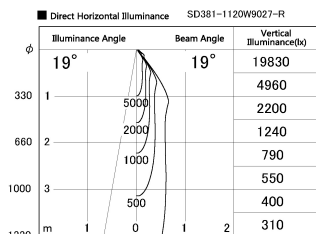

Item no. SD381-1120W9027-R

Series Name: Cledy versa R-G (UL track)  
(SD381-R)

Installation	Track mount
Type	Extra high-efficiency tracklight
Fixture wattage	10.5W
Beam angle	19deg
Color Temp.	2700K
CRI	Ra>90
Luminous	1038 lm
Body	Die-castaluminumalloy
Body finish	White
Trim finish	White
Reflector finish	N/A
IP Rate	IP20
Light source	COB module
Input Voltage	AC220~240V
Dimming Type	Non-Dimmable
Certificate	CE,CCC
Cut Hole	N/A