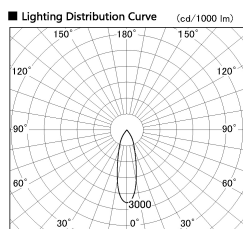

Item no. SD381-1130W9027-R

Series Name: Cledy versa R-G (UL track)
(SD381-R)

Installation	Track mount	
Type	Extra	high-efficiency tracklight
Fixture wattage	10.5W	
Beam angle	28deg	
Color Temp.	2700K	
CRI	Ra>90	
Luminous	1073 lm	
Body	Die-castaluminumalloy	
Body finish	White	
Trim finish	White	
Reflector finish	N/A	
IP Rate	IP20	
Light source	COB module	
Input Voltage	AC220~240V	
Dimming Type	Non-Dimmable	
Certificate	CE,CCC	
Cut Hole	N/A	