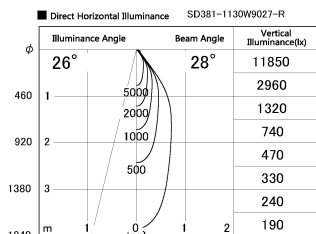

Item no. SD381-1130W9027-R

Series Name: Cledy versa R-G (UL track)
(SD381-R)

Installation	Track mount	
Type	Extra	high-efficiency tracklight
Fixture wattage	10.5W	
Beam angle	28deg	
Color Temp.	2700K	
CRI	Ra>90	
Luminous	1073 lm	
Body	Die-castaluminumalloy	
Body finish	White	
Trim finish	White	
Reflector finish	N/A	
IP Rate	IP20	
Light source	COB module	
Input Voltage	AC220~240V	
Dimming Type	Non-Dimmable	
Certificate	CE,CCC	
Cut Hole	N/A	