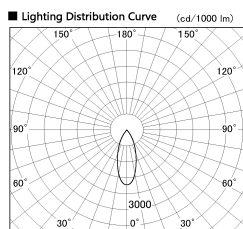

Item no. SD381-1140W9027-R

Series Name: Cledy versa R-G (UL track)
(SD381-R)

Installation	Track mount
Type	Extra high-efficiency tracklight
Fixture wattage	10.5W
Beam angle	37deg
Color Temp.	2700K
CRI	Ra>90
Luminous	1096 lm
Body	Die-castaluminumalloy
Body finish	White
Trim finish	White
Reflector finish	N/A
IP Rate	IP20
Light source	COB module
Input Voltage	AC220~240V
Dimming Type	Non-Dimmable
Certificate	CE,CCC
Cut Hole	N/A