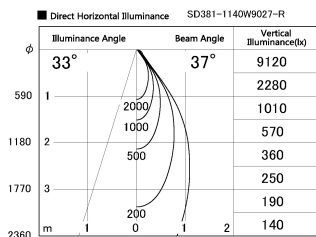

Item no. SD381-1140W9027-R

Series Name: Cledy versa R-G (UL track)
(SD381-R)

Installation	Track mount
Type	Extra high-efficiency tracklight
Fixture wattage	10.5W
Beam angle	37deg
Color Temp.	2700K
CRI	Ra>90
Luminous	1096 lm
Body	Die-castaluminumalloy
Body finish	White
Trim finish	White
Reflector finish	N/A
IP Rate	IP20
Light source	COB module
Input Voltage	AC220~240V
Dimming Type	Non-Dimmable
Certificate	CE,CCC
Cut Hole	N/A