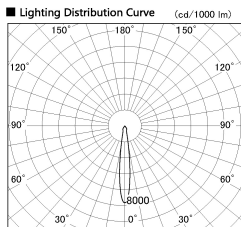

Item no. SD381-0815W9027-R

Series Name: Cledy versa R-G (UL track)
(SD381-R)

■ Direct Horizontal Illuminance SD381-0815W9027-R

φ	Illuminance Angle	Beam Angle	Vertical Illuminance (lx)
220	13°	14°	22430
1			5610
			2490
450			1400
2			900
			620
680			460
3			350
			240
910			180
m			135

Installation	Track mount
Type	Extra high-efficiency tracklight
Fixture wattage	7.5W
Beam angle	16deg
Color Temp.	2700K
CRI	Ra>90
Luminous	723 lm
Body	Die-castaluminumalloy
Body finish	White
Trim finish	White
Reflector finish	N/A
IP Rate	IP20
Light source	COB module
Input Voltage	AC220~240V
Dimming Type	Non-Dimmable
Certificate	CE,CCC
Cut Hole	N/A