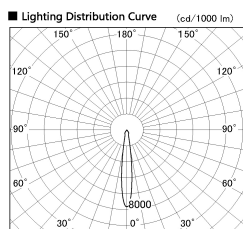

Item no. SD381-0815W9027-R

Series Name: Cledy versa R-G (UL track)  
(SD381-R)

■ Direct Horizontal Illuminance SD381-0815W9027-R

φ	Illuminance Angle	Beam Angle	Vertical Illuminance (lx)
220	13°	14°	22430
1			5610
			2490
450	2		1400
			900
680	3		620
			460
910	m	1 0 1 2	350

Installation	Track mount
Type	Extra high-efficiency tracklight
Fixture wattage	7.5W
Beam angle	16deg
Color Temp.	2700K
CRI	Ra>90
Luminous	723 lm
Body	Die-castaluminumalloy
Body finish	White
Trim finish	White
Reflector finish	N/A
IP Rate	IP20
Light source	COB module
Input Voltage	AC220~240V
Dimming Type	Non-Dimmable
Certificate	CE,CCC
Cut Hole	N/A