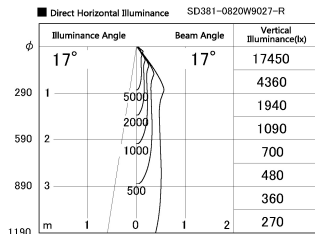

Item no. SD381-0820W9027-R

Series Name: Cledy versa R-G (UL track)
(SD381-R)

Installation	Track mount
Type	Extra high-efficiency tracklight
Fixture wattage	7.5W
Beam angle	20deg
Color Temp.	2700K
CRI	Ra>90
Luminous	753 lm
Body	Die-cast aluminum alloy
Body finish	White
Trim finish	White
Reflector finish	N/A
IP Rate	IP20
Light source	COB module
Input Voltage	AC220~240V
Dimming Type	Non-Dimmable
Certificate	CE,CCC
Cut Hole	N/A