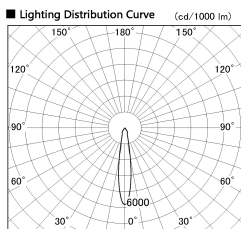

Item no. SD381-0820W9027-R

Series Name: Cledy versa R-G (UL track)
(SD381-R)

Installation	Track mount
Type	Extra high-efficiency tracklight
Fixture wattage	7.5W
Beam angle	20deg
Color Temp.	2700K
CRI	Ra>90
Luminous	753 lm
Body	Die-cast aluminum alloy
Body finish	White
Trim finish	White
Reflector finish	N/A
IP Rate	IP20
Light source	COB module
Input Voltage	AC220~240V
Dimming Type	Non-Dimmable
Certificate	CE,CCC
Cut Hole	N/A