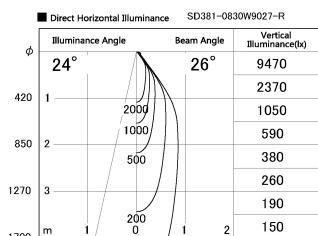

Item no. SD381-0830W9027-R

Series Name: Cledy versa R-G (UL track)
(SD381-R)

Installation	Track mount
Type	Extra high-efficiency tracklight
Fixture wattage	7.5W
Beam angle	29deg
Color Temp.	2700K
CRI	Ra>90
Luminous	784 lm
Body	Die-cast aluminum alloy
Body finish	White
Trim finish	White
Reflector finish	N/A
IP Rate	IP20
Light source	COB module
Input Voltage	AC220~240V
Dimming Type	Non-Dimmable
Certificate	CE,CCC
Cut Hole	N/A