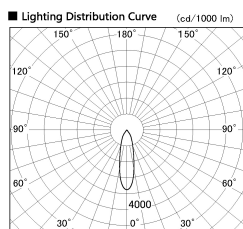

Item no. SD381-0830W9027-R

Series Name: Cledy versa R-G (UL track)
(SD381-R)

Installation	Track mount
Type	Extra high-efficiency tracklight
Fixture wattage	7.5W
Beam angle	29deg
Color Temp.	2700K
CRI	Ra>90
Luminous	784 lm
Body	Die-cast aluminum alloy
Body finish	White
Trim finish	White
Reflector finish	N/A
IP Rate	IP20
Light source	COB module
Input Voltage	AC220~240V
Dimming Type	Non-Dimmable
Certificate	CE,CCC
Cut Hole	N/A