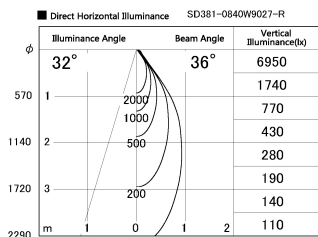

Item no. SD381-0840W9027-R

Series Name: Cledy versa R-G (UL track)  
(SD381-R)

Installation	Track mount
Type	Extra high-efficiency tracklight
Fixture wattage	7.5W
Beam angle	38deg
Color Temp.	2700K
CRI	Ra>90
Luminous	800 lm
Body	Die-castaluminumalloy
Body finish	White
Trim finish	White
Reflector finish	N/A
IP Rate	IP20
Light source	COB module
Input Voltage	AC220~240V
Dimming Type	Non-Dimmable
Certificate	CE,CCC
Cut Hole	N/A