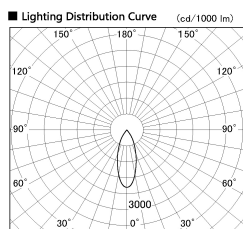

Item no. SD381-0840W9027-R

Series Name: Cledy versa R-G (UL track)  
(SD381-R)

Installation	Track mount
Type	Extra high-efficiency tracklight
Fixture wattage	7.5W
Beam angle	38deg
Color Temp.	2700K
CRI	Ra>90
Luminous	800 lm
Body	Die-castaluminumalloy
Body finish	White
Trim finish	White
Reflector finish	N/A
IP Rate	IP20
Light source	COB module
Input Voltage	AC220~240V
Dimming Type	Non-Dimmable
Certificate	CE,CCC
Cut Hole	N/A