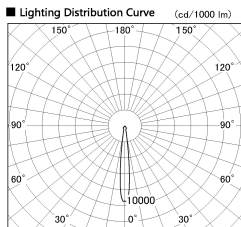

Item no. SD381-3515W9030-R

Series Name: Cledy versa R-G (UL track)
(SD381-R)

■ Direct Horizontal Illuminance SD381-3515W9030-R

φ	Illuminance Angle	Beam Angle	Vertical Illuminance (lx)		
190	11°	12°	149240		
1	5000		37310		
380	20000		16580		
2	10000		9330		
570	5000		5970		
3			4150		
770			3050		
m	1	0	1	2	2330

Installation	Track mount
Type	Extra high-efficiency tracklight
Fixture wattage	36W
Beam angle	12deg
Color Temp.	3000K
CRI	Ra>90
Luminous	3948 lm
Body	Die-castaluminumalloy
Body finish	White
Trim finish	White
Reflector finish	N/A
IP Rate	IP20
Light source	COB module
Input Voltage	AC220~240V
Dimming Type	Non-Dimmable
Certificate	CE,CCC
Cut Hole	N/A