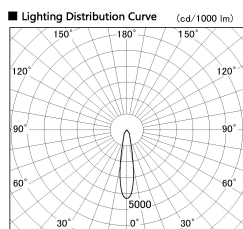

Item no. SD381-3520W9030-R

Series Name: Cledy versa R-G (UL track)  
(SD381-R)

Installation	Track mount
Type	Extra high-efficiency tracklight
Fixture wattage	36W
Beam angle	21deg
Color Temp.	3000K
CRI	Ra>90
Luminous	4257 lm
Body	Die-castaluminumalloy
Body finish	White
Trim finish	White
Reflector finish	N/A
IP Rate	IP20
Light source	COB module
Input Voltage	AC220~240V
Dimming Type	Non-Dimmable
Certificate	CE,CCC
Cut Hole	N/A