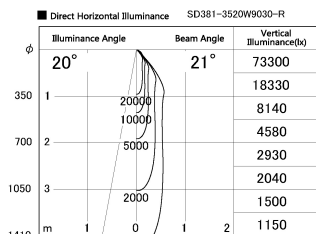

Item no. SD381-3520W9030-R

Series Name: Cledy versa R-G (UL track)  
(SD381-R)

Installation	Track mount
Type	Extra high-efficiency tracklight
Fixture wattage	36W
Beam angle	21deg
Color Temp.	3000K
CRI	Ra>90
Luminous	4257 lm
Body	Die-castaluminumalloy
Body finish	White
Trim finish	White
Reflector finish	N/A
IP Rate	IP20
Light source	COB module
Input Voltage	AC220~240V
Dimming Type	Non-Dimmable
Certificate	CE,CCC
Cut Hole	N/A