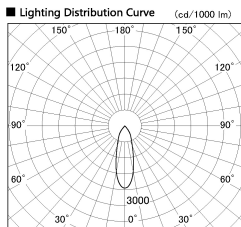

Item no. SD381-3530W9030-R

Series Name: Cledy versa R-G (UL track)  
(SD381-R)

Installation	Track mount
Type	Extra high-efficiency tracklight
Fixture wattage	36W
Beam angle	30deg
Color Temp.	3000K
CRI	Ra>90
Luminous	4272 lm
Body	Die-castaluminumalloy
Body finish	White
Trim finish	White
Reflector finish	N/A
IP Rate	IP20
Light source	COB module
Input Voltage	AC220~240V
Dimming Type	Non-Dimmable
Certificate	CE,CCC
Cut Hole	N/A