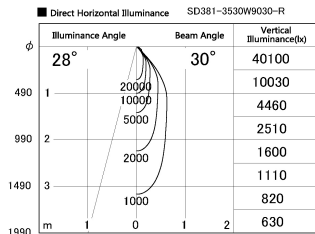

Item no. SD381-3530W9030-R

Series Name: Cledy versa R-G (UL track)  
(SD381-R)

Installation	Track mount
Type	Extra high-efficiency tracklight
Fixture wattage	36W
Beam angle	30deg
Color Temp.	3000K
CRI	Ra>90
Luminous	4272 lm
Body	Die-castaluminumalloy
Body finish	White
Trim finish	White
Reflector finish	N/A
IP Rate	IP20
Light source	COB module
Input Voltage	AC220~240V
Dimming Type	Non-Dimmable
Certificate	CE,CCC
Cut Hole	N/A