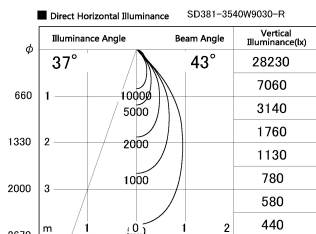

Item no. SD381-3540W9030-R

Series Name: Cledy versa R-G (UL track)
(SD381-R)

| | |
|------------------|----------------------------------|
| Installation | Track mount |
| Type | Extra high-efficiency tracklight |
| Fixture wattage | 36W |
| Beam angle | 43deg |
| Color Temp. | 3000K |
| CRI | Ra>90 |
| Luminous | 4268 lm |
| Body | Die-castaluminumalloy |
| Body finish | White |
| Trim finish | White |
| Reflector finish | N/A |
| IP Rate | IP20 |
| Light source | COB module |
| Input Voltage | AC220~240V |
| Dimming Type | Non-Dimmable |
| Certificate | CE,CCC |
| Cut Hole | N/A |