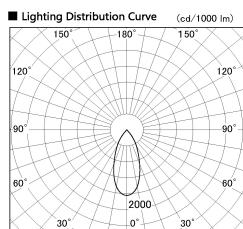

Item no. SD381-3540W9030-R

Series Name: Cledy versa R-G (UL track)
(SD381-R)

| | |
|------------------|----------------------------------|
| Installation | Track mount |
| Type | Extra high-efficiency tracklight |
| Fixture wattage | 36W |
| Beam angle | 43deg |
| Color Temp. | 3000K |
| CRI | Ra>90 |
| Luminous | 4268 lm |
| Body | Die-castaluminumalloy |
| Body finish | White |
| Trim finish | White |
| Reflector finish | N/A |
| IP Rate | IP20 |
| Light source | COB module |
| Input Voltage | AC220~240V |
| Dimming Type | Non-Dimmable |
| Certificate | CE,CCC |
| Cut Hole | N/A |