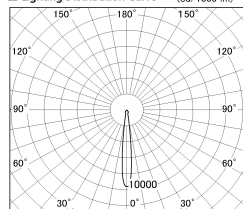

Installation	Track mount	
Type	Extra	high-efficiency tracklight
Fixture wattage	28W	
Beam angle	12deg	
Color Temp.	3000K	
CRI	Ra>90	
Luminous	3190 lm	
Body	Die-castaluminumalloy	
Body finish	White	
Trim finish	White	
Reflector finish	N/A	
IP Rate	IP20	
Light source	COB module	
Input Voltage	AC220~240V	
Dimming Type	Non-Dimmable	
Certificate	CE,CCC	
Cut Hole	N/A	

■ Lighting Distribution Curve (cd/1000 lm)

φ	Illuminance Angle	Beam Angle	Vertical Illuminance(lx)
190	11°	12°	123480
1			30870
			13720
380			7720
2			4940
570			3430
3			2520
770			1930
m	1	0 1 2