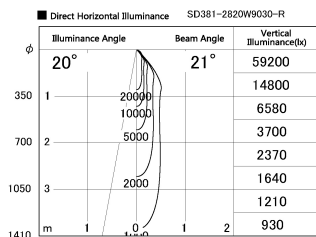

Item no. SD381-2820W9030-R

Series Name: Cledy versa R-G (UL track)
(SD381-R)

Installation	Track mount
Type	Extra high-efficiency tracklight
Fixture wattage	28W
Beam angle	21deg
Color Temp.	3000K
CRI	Ra>90
Luminous	3438 lm
Body	Die-castaluminum alloy
Body finish	White
Trim finish	White
Reflector finish	N/A
IP Rate	IP20
Light source	COB module
Input Voltage	AC220~240V
Dimming Type	Non-Dimmable
Certificate	CE,CCC
Cut Hole	N/A