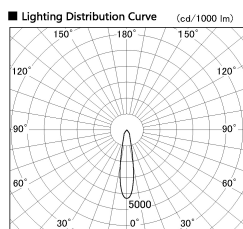

Item no. SD381-2820W9030-R

Series Name: Cledy versa R-G (UL track)  
(SD381-R)

Installation	Track mount
Type	Extra high-efficiency tracklight
Fixture wattage	28W
Beam angle	21deg
Color Temp.	3000K
CRI	Ra>90
Luminous	3438 lm
Body	Die-castaluminumalloy
Body finish	White
Trim finish	White
Reflector finish	N/A
IP Rate	IP20
Light source	COB module
Input Voltage	AC220~240V
Dimming Type	Non-Dimmable
Certificate	CE,CCC
Cut Hole	N/A