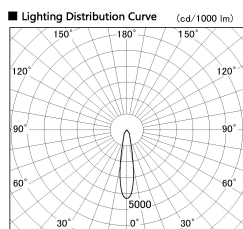

Item no. SD381-2820W9030-R

Series Name: Cledy versa R-G (UL track)
(SD381-R)

Installation	Track mount
Type	Extra high-efficiency tracklight
Fixture wattage	28W
Beam angle	21deg
Color Temp.	3000K
CRI	Ra>90
Luminous	3438 lm
Body	Die-castaluminum alloy
Body finish	White
Trim finish	White
Reflector finish	N/A
IP Rate	IP20
Light source	COB module
Input Voltage	AC220~240V
Dimming Type	Non-Dimmable
Certificate	CE,CCC
Cut Hole	N/A