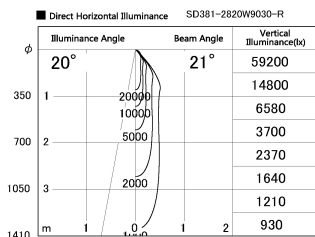

Item no. SD381-2820W9030-R

Series Name: Cledy versa R-G (UL track)  
(SD381-R)

Installation	Track mount
Type	Extra high-efficiency tracklight
Fixture wattage	28W
Beam angle	21deg
Color Temp.	3000K
CRI	Ra>90
Luminous	3438 lm
Body	Die-castaluminumalloy
Body finish	White
Trim finish	White
Reflector finish	N/A
IP Rate	IP20
Light source	COB module
Input Voltage	AC220~240V
Dimming Type	Non-Dimmable
Certificate	CE,CCC
Cut Hole	N/A