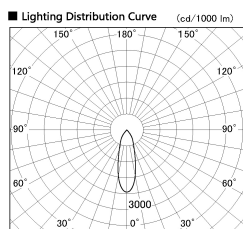

Item no. SD381-2830W9030-R

Series Name: Cledy versa R-G (UL track)  
(SD381-R)

Installation	Track mount
Type	Extra high-efficiency tracklight
Fixture wattage	28W
Beam angle	30deg
Color Temp.	3000K
CRI	Ra>90
Luminous	3452 lm
Body	Die-castaluminumalloy
Body finish	White
Trim finish	White
Reflector finish	N/A
IP Rate	IP20
Light source	COB module
Input Voltage	AC220~240V
Dimming Type	Non-Dimmable
Certificate	CE,CCC
Cut Hole	N/A