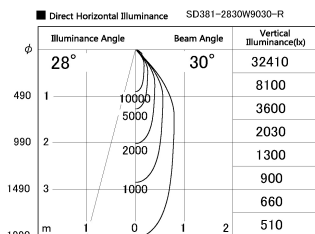

Item no. SD381-2830W9030-R

Series Name: Cledy versa R-G (UL track)  
(SD381-R)

Installation	Track mount
Type	Extra high-efficiency tracklight
Fixture wattage	28W
Beam angle	30deg
Color Temp.	3000K
CRI	Ra>90
Luminous	3452 lm
Body	Die-castaluminumalloy
Body finish	White
Trim finish	White
Reflector finish	N/A
IP Rate	IP20
Light source	COB module
Input Voltage	AC220~240V
Dimming Type	Non-Dimmable
Certificate	CE,CCC
Cut Hole	N/A