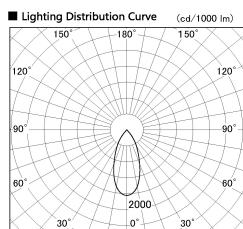

Item no. SD381-2840W9030-R

Series Name: Cledy versa R-G (UL track)
(SD381-R)

Installation	Track mount
Type	Extra high-efficiency tracklight
Fixture wattage	28W
Beam angle	43deg
Color Temp.	3000K
CRI	Ra>90
Luminous	3448 lm
Body	Die-castaluminumalloy
Body finish	White
Trim finish	White
Reflector finish	N/A
IP Rate	IP20
Light source	COB module
Input Voltage	AC220~240V
Dimming Type	Non-Dimmable
Certificate	CE,CCC
Cut Hole	N/A