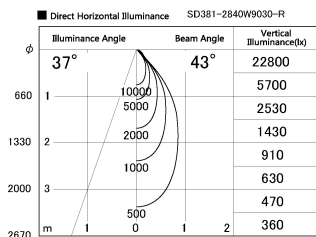

Item no. SD381-2840W9030-R

Series Name: Cledy versa R-G (UL track)
(SD381-R)

Installation	Track mount
Type	Extra high-efficiency tracklight
Fixture wattage	28W
Beam angle	43deg
Color Temp.	3000K
CRI	Ra>90
Luminous	3448 lm
Body	Die-castaluminumalloy
Body finish	White
Trim finish	White
Reflector finish	N/A
IP Rate	IP20
Light source	COB module
Input Voltage	AC220~240V
Dimming Type	Non-Dimmable
Certificate	CE,CCC
Cut Hole	N/A