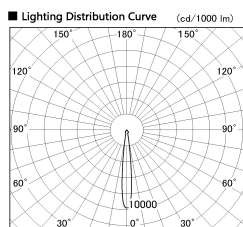

Item no. SD381-2615W9030-R

Series Name: Cledy versa R-G (UL track)
(SD381-R)

■ Direct Horizontal Illuminance SD381-2615W9030-R

φ	Illuminance Angle	Beam Angle	Vertical Illuminance(lx)
170	10°	12°	109430
1	50000		27360
	20000		12160
340	10000		6840
2			4380
520	5000		3040
3			2230
690	m	1 2 0 0 1 2	1710

Installation	Track mount	
Type	Extra	high-efficiency tracklight
Fixture wattage	23W	
Beam angle	12deg	
Color Temp.	3000K	
CRI	Ra>90	
Luminous	2781 lm	
Body	Die-castaluminumalloy	
Body finish	White	
Trim finish	White	
Reflector finish	N/A	
IP Rate	IP20	
Light source	COB module	
Input Voltage	AC220~240V	
Dimming Type	Non-Dimmable	
Certificate	CE,CCC	
Cut Hole	N/A	