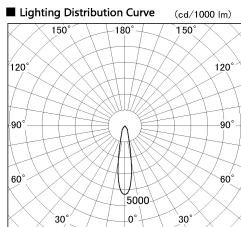

Item no. SD381-2620W9030-R

Series Name: Cledy versa R-G (UL track)
(SD381-R)

■ Direct Horizontal Illuminance SD381-2620W9030-R

Illuminance Angle	Beam Angle	Vertical Illuminance (lx)
20°	21°	51640
350	1	12910
700	2	5740
1050	3	3230
1410	m	2070
	1	1430
	2	1050
	3	810

Installation	Track mount
Type	Extra high-efficiency tracklight
Fixture wattage	23W
Beam angle	21deg
Color Temp.	3000K
CRI	Ra>90
Luminous	2999 lm
Body	Die-castaluminumalloy
Body finish	White
Trim finish	White
Reflector finish	N/A
IP Rate	IP20
Light source	COB module
Input Voltage	AC220~240V
Dimming Type	Non-Dimmable
Certificate	CE,CCC
Cut Hole	N/A