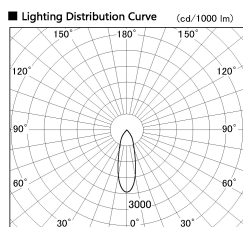

Item no. SD381-2630W9030-R

Series Name: Cledy versa R-G (UL track)  
(SD381-R)

Installation	Track mount
Type	Extra high-efficiency tracklight
Fixture wattage	23W
Beam angle	30deg
Color Temp.	3000K
CRI	Ra>90
Luminous	3008 lm
Body	Die-castaluminumalloy
Body finish	White
Trim finish	White
Reflector finish	N/A
IP Rate	IP20
Light source	COB module
Input Voltage	AC220~240V
Dimming Type	Non-Dimmable
Certificate	CE,CCC
Cut Hole	N/A