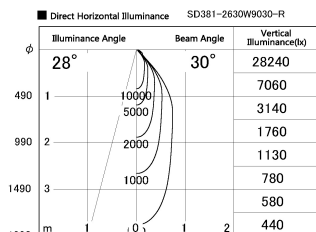

Item no. SD381-2630W9030-R

Series Name: Cledy versa R-G (UL track)
(SD381-R)

Installation	Track mount
Type	Extra high-efficiency tracklight
Fixture wattage	23W
Beam angle	30deg
Color Temp.	3000K
CRI	Ra>90
Luminous	3008 lm
Body	Die-castaluminumalloy
Body finish	White
Trim finish	White
Reflector finish	N/A
IP Rate	IP20
Light source	COB module
Input Voltage	AC220~240V
Dimming Type	Non-Dimmable
Certificate	CE,CCC
Cut Hole	N/A