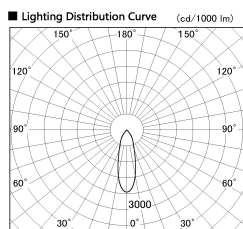

Item no. SD381-2630W9030-R

Series Name: Cledy versa R-G (UL track)
(SD381-R)

Installation	Track mount
Type	Extra high-efficiency tracklight
Fixture wattage	23W
Beam angle	30deg
Color Temp.	3000K
CRI	Ra>90
Luminous	3008 lm
Body	Die-castaluminumalloy
Body finish	White
Trim finish	White
Reflector finish	N/A
IP Rate	IP20
Light source	COB module
Input Voltage	AC220~240V
Dimming Type	Non-Dimmable
Certificate	CE,CCC
Cut Hole	N/A