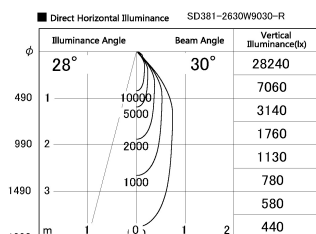

Item no. SD381-2630W9030-R

Series Name: Cledy versa R-G (UL track)  
(SD381-R)

Installation	Track mount
Type	Extra high-efficiency tracklight
Fixture wattage	23W
Beam angle	30deg
Color Temp.	3000K
CRI	Ra>90
Luminous	3008 lm
Body	Die-castaluminumalloy
Body finish	White
Trim finish	White
Reflector finish	N/A
IP Rate	IP20
Light source	COB module
Input Voltage	AC220~240V
Dimming Type	Non-Dimmable
Certificate	CE,CCC
Cut Hole	N/A