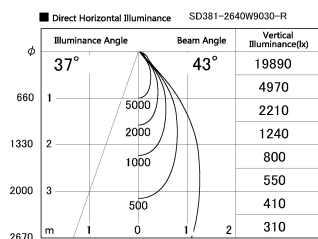

Item no. SD381-2640W9030-R

Series Name: Cledy versa R-G (UL track)  
(SD381-R)

Installation	Track mount
Type	Extra high-efficiency tracklight
Fixture wattage	23W
Beam angle	43deg
Color Temp.	3000K
CRI	Ra>90
Luminous	3007 lm
Body	Die-castaluminumalloy
Body finish	White
Trim finish	White
Reflector finish	N/A
IP Rate	IP20
Light source	COB module
Input Voltage	AC220~240V
Dimming Type	Non-Dimmable
Certificate	CE,CCC
Cut Hole	N/A