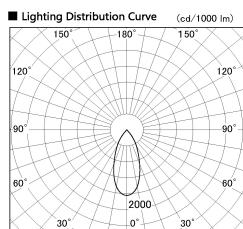

Item no. SD381-2640W9030-R

Series Name: Cledy versa R-G (UL track)  
(SD381-R)

Installation	Track mount
Type	Extra high-efficiency tracklight
Fixture wattage	23W
Beam angle	43deg
Color Temp.	3000K
CRI	Ra>90
Luminous	3007 lm
Body	Die-castaluminumalloy
Body finish	White
Trim finish	White
Reflector finish	N/A
IP Rate	IP20
Light source	COB module
Input Voltage	AC220~240V
Dimming Type	Non-Dimmable
Certificate	CE,CCC
Cut Hole	N/A